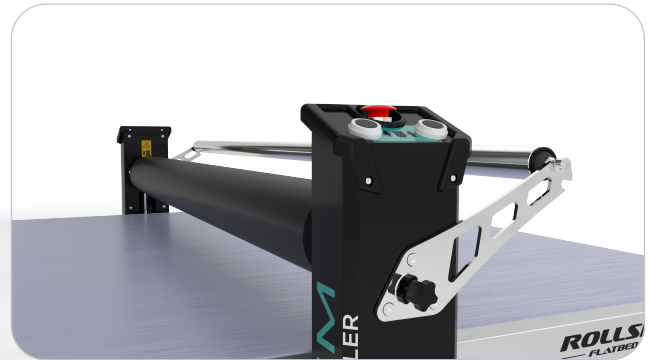

SLIM

ROLLSROLLER

THE SMART ENTRY INTO PROFESSIONAL APPLICATION

ROLLSROLLER
— *FLATBED APPLICATOR* —

THE ORIGINAL FLATBED APPLICATOR

PRECISION. SPEED. CONTROL.

Developed and manufactured by ROLLSROLLER AB in Sweden
rollroller.com

It delivers essential Rollroller engineering in a focused industrial configuration, designed for smart investment, operational efficiency and long-term reliability.

FEATURES

- ✓ Industrial welded steel construction
- ✓ Precision glide beam system
- ✓ Smooth, controlled application
- ✓ Ergonomic and safe operation
- ✓ Compact logistics
- ✓ ROLLSROLLER® reliability

UPGRADES & ACCESSORIES AVAILABLE

Build the setup you need – start simple, upgrade over time.

Cutter integration - Mount a KeenCut Evo 3 SmartFold
Combine cutting and application in one workstation

LED Illumination - Improved visibility across the work surface
Better precision, fewer mistakes